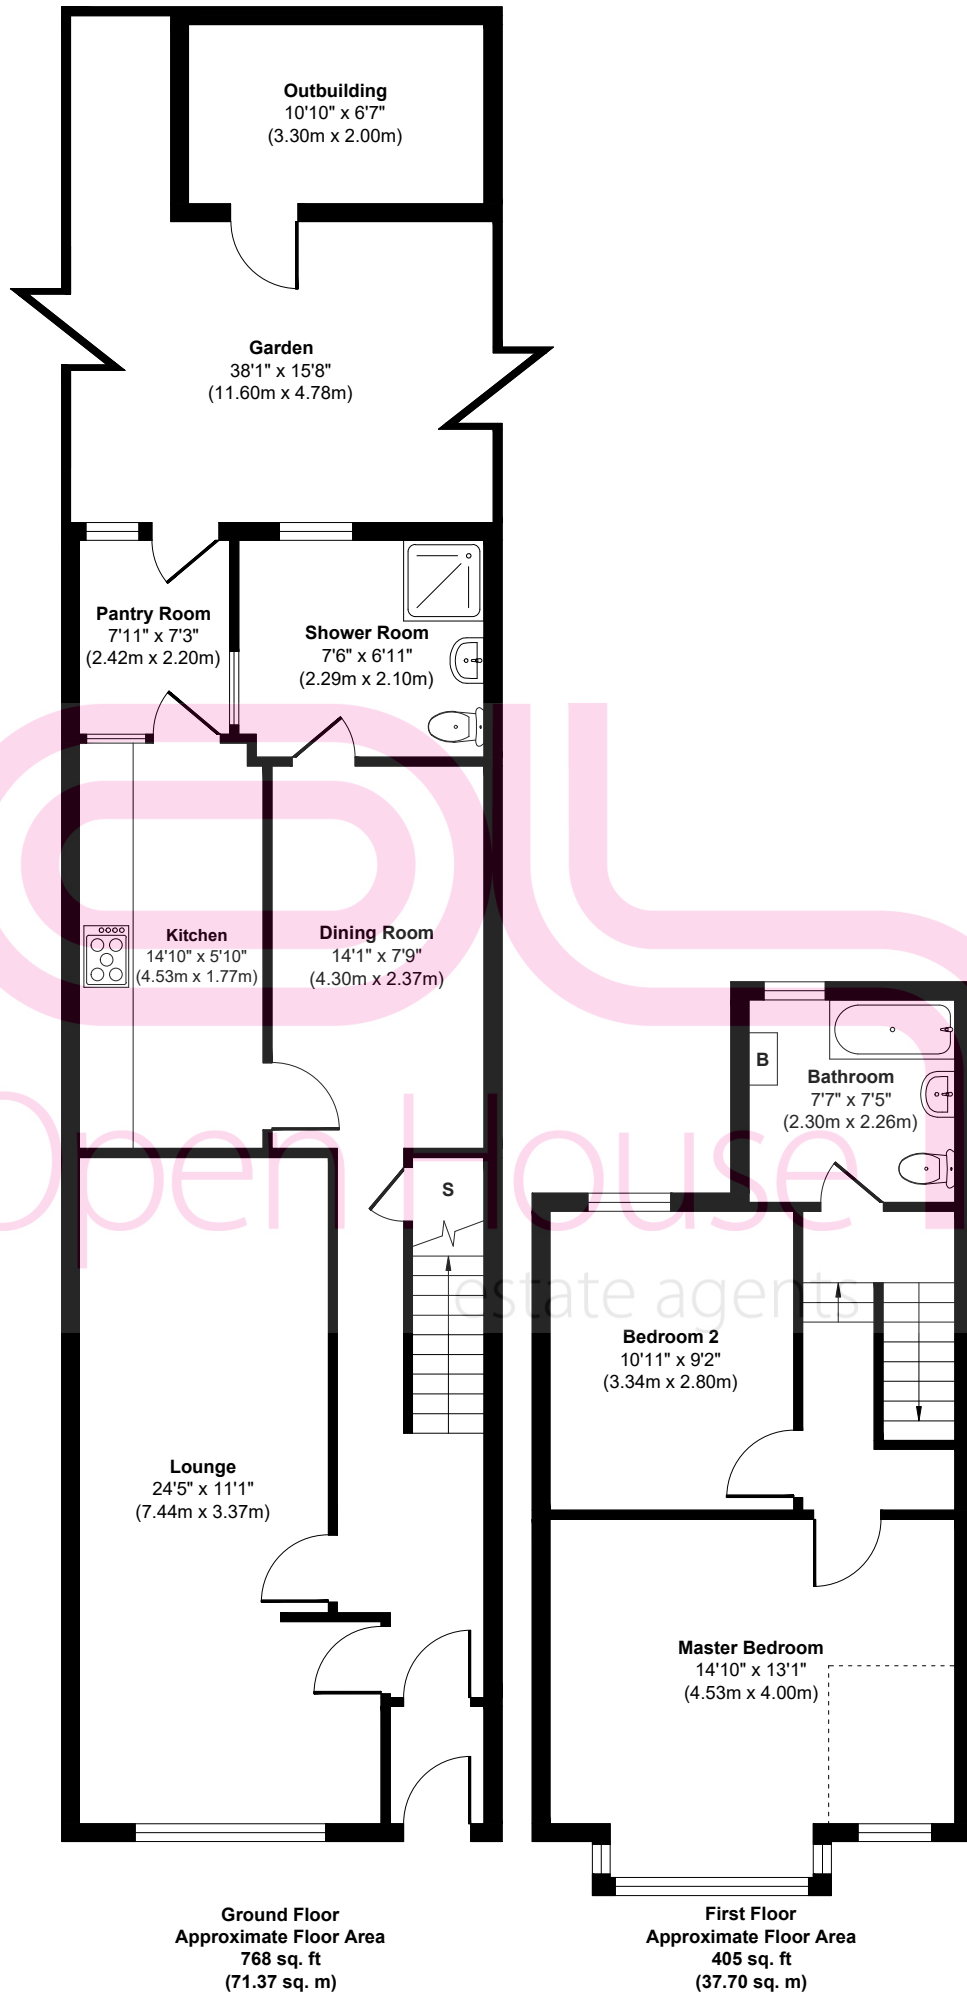

Alexandra Road, Hendon, NW4 2SA

Approx. Gross Internal Floor Area 1173 sq. ft / 109.07 sq. m

Illustration for identification purposes only, measurements are approximate, not to scale.

Produced by Elements Property